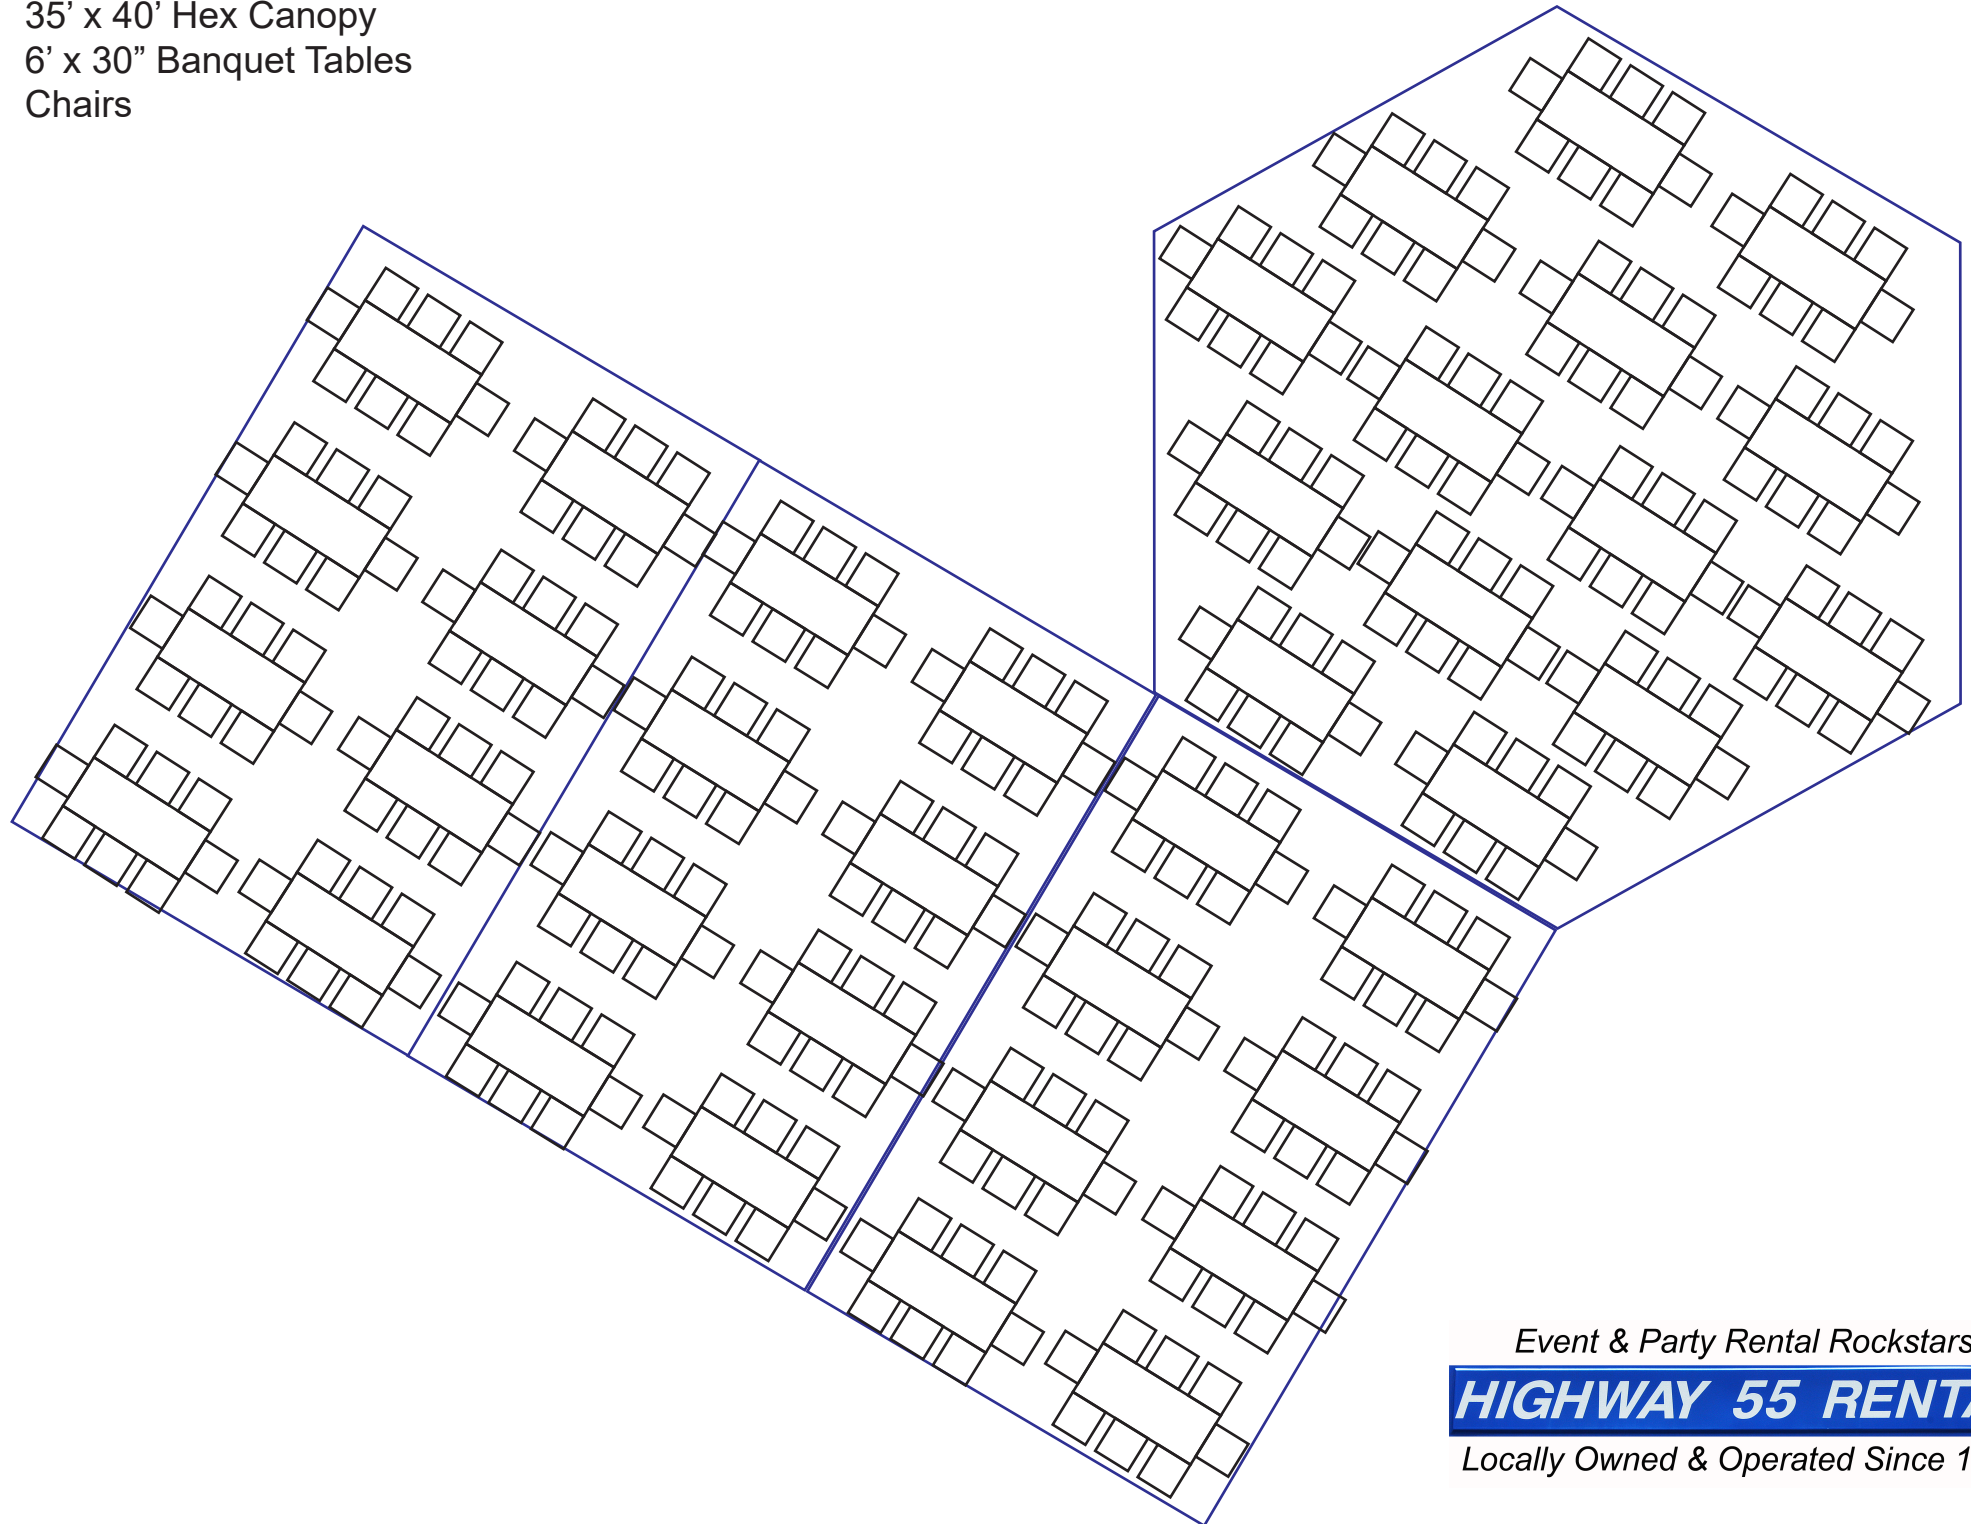

- 1 30' x 60' Canopy
- 1 35' x 40' Hex Canopy
- 38 6' x 30" Banquet Tables
- 304 Chairs

Event & Party Rental Rockstars
HIGHWAY 55 RENTAL
Locally Owned & Operated Since 1979